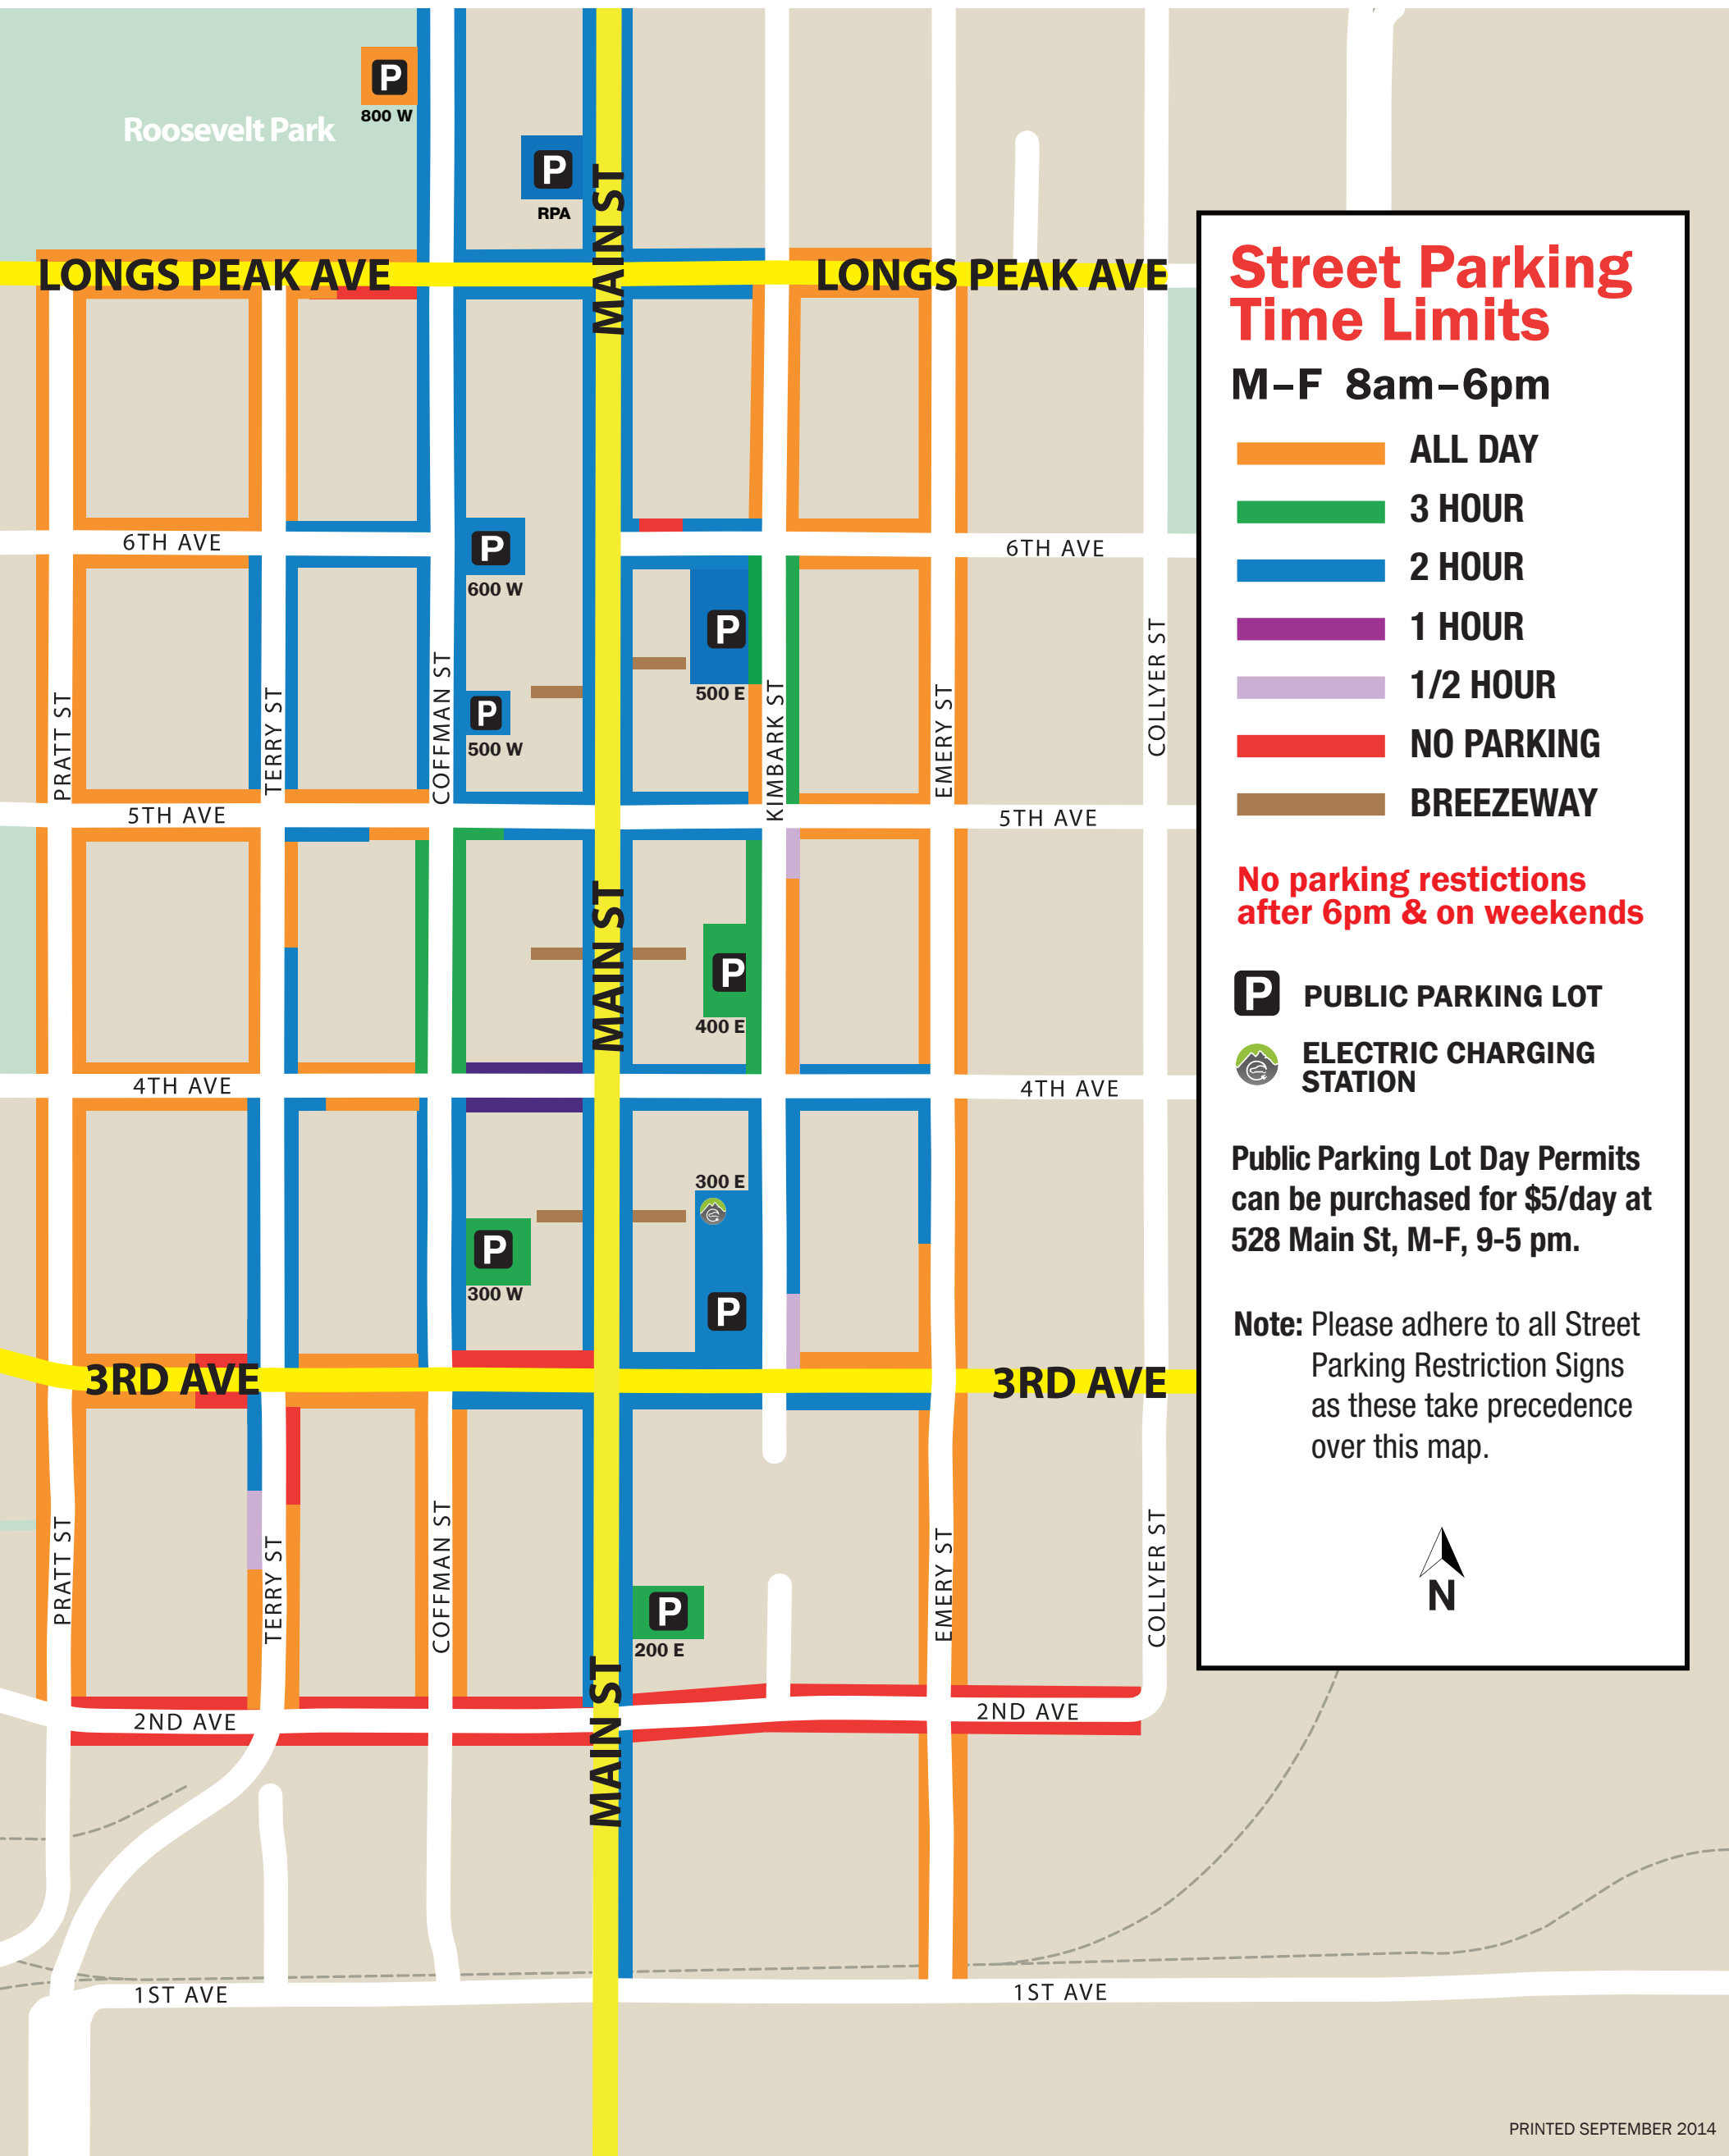

Downtown Parking Map

Parking is available in public lots located just east and west of Main Street. Street parking is available on the Avenues, Coffman St. and Kimbark St. See key below for time limits.

Street Parking Time Limits

M-F 8am-6pm

- ALL DAY
- 3 HOUR
- 2 HOUR
- 1 HOUR
- 1/2 HOUR
- NO PARKING
- BREEZEWAY

No parking restrictions after 6pm & on weekends

- P PUBLIC PARKING LOT
- ⚡ ELECTRIC CHARGING STATION

Public Parking Lot Day Permits can be purchased for \$5/day at 528 Main St, M-F, 9-5 pm.

Note: Please adhere to all Street Parking Restriction Signs as these take precedence over this map.