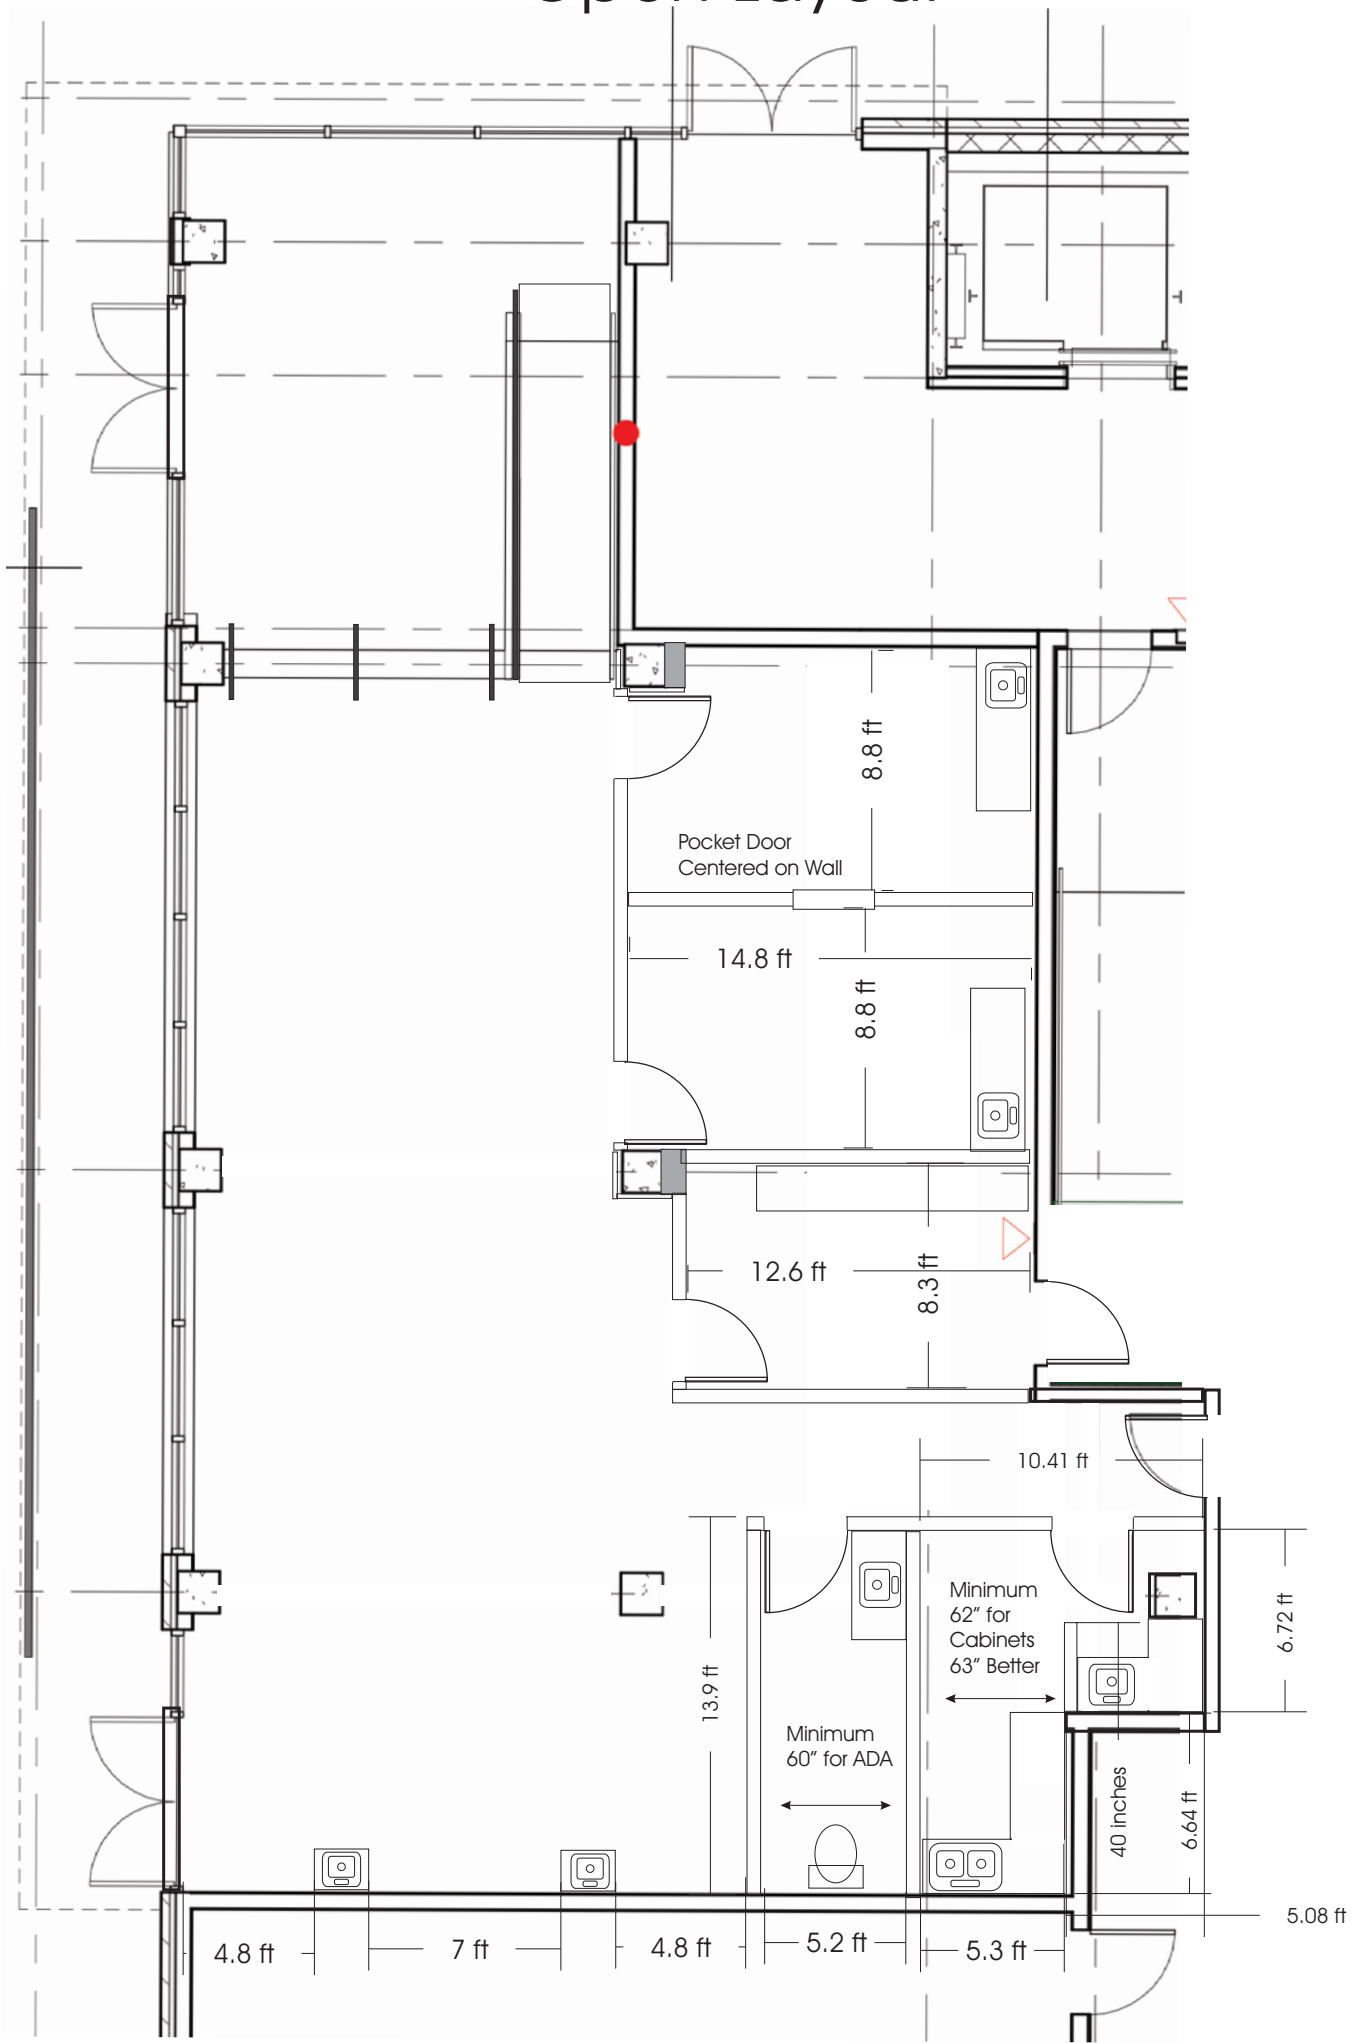

Design Drawings

ENTRY TILE
WHT GROUND/BLK BORDER
BLK GROUT

PREHUNG WOOD OR MDF DOORS
36" x 80"
FLAT/PANELED TBD
JELD-WEN OR SIMILAR
FACTORY PRIMED
PAINTED ONSITE TO MATCH WAINSCOT
TRIM BY OTHERS
MATTE BLK LEVERS

LAVATORY FAUCET
GERBER PARMA
MATTE BLACK

STAINLESS STEEL SINK
KRAUS - 18" DROP IN
16 GAUGE

BLACK CAB PULLS
IKEA - HACKAS
CABS 3 15/16"
DRAWERS 11 13/16"

PIERCING ROOM - Proposed East Wall

1/4" = 1'0"

Layout with Furniture

Dimensions and Drop Ceiling

Lighting and Switches

Outlets and Power

Grid Ceiling Layout

Open Layout

Option 1

Piercing 1

Option 2

Option 1

Piercing 2

Option 2

Break Room

Clean Room 1 IKEA Dimensions

Clean Room 2 Ikea Dimensions

TRIBAL★RITES

TATTOO & PIERCING