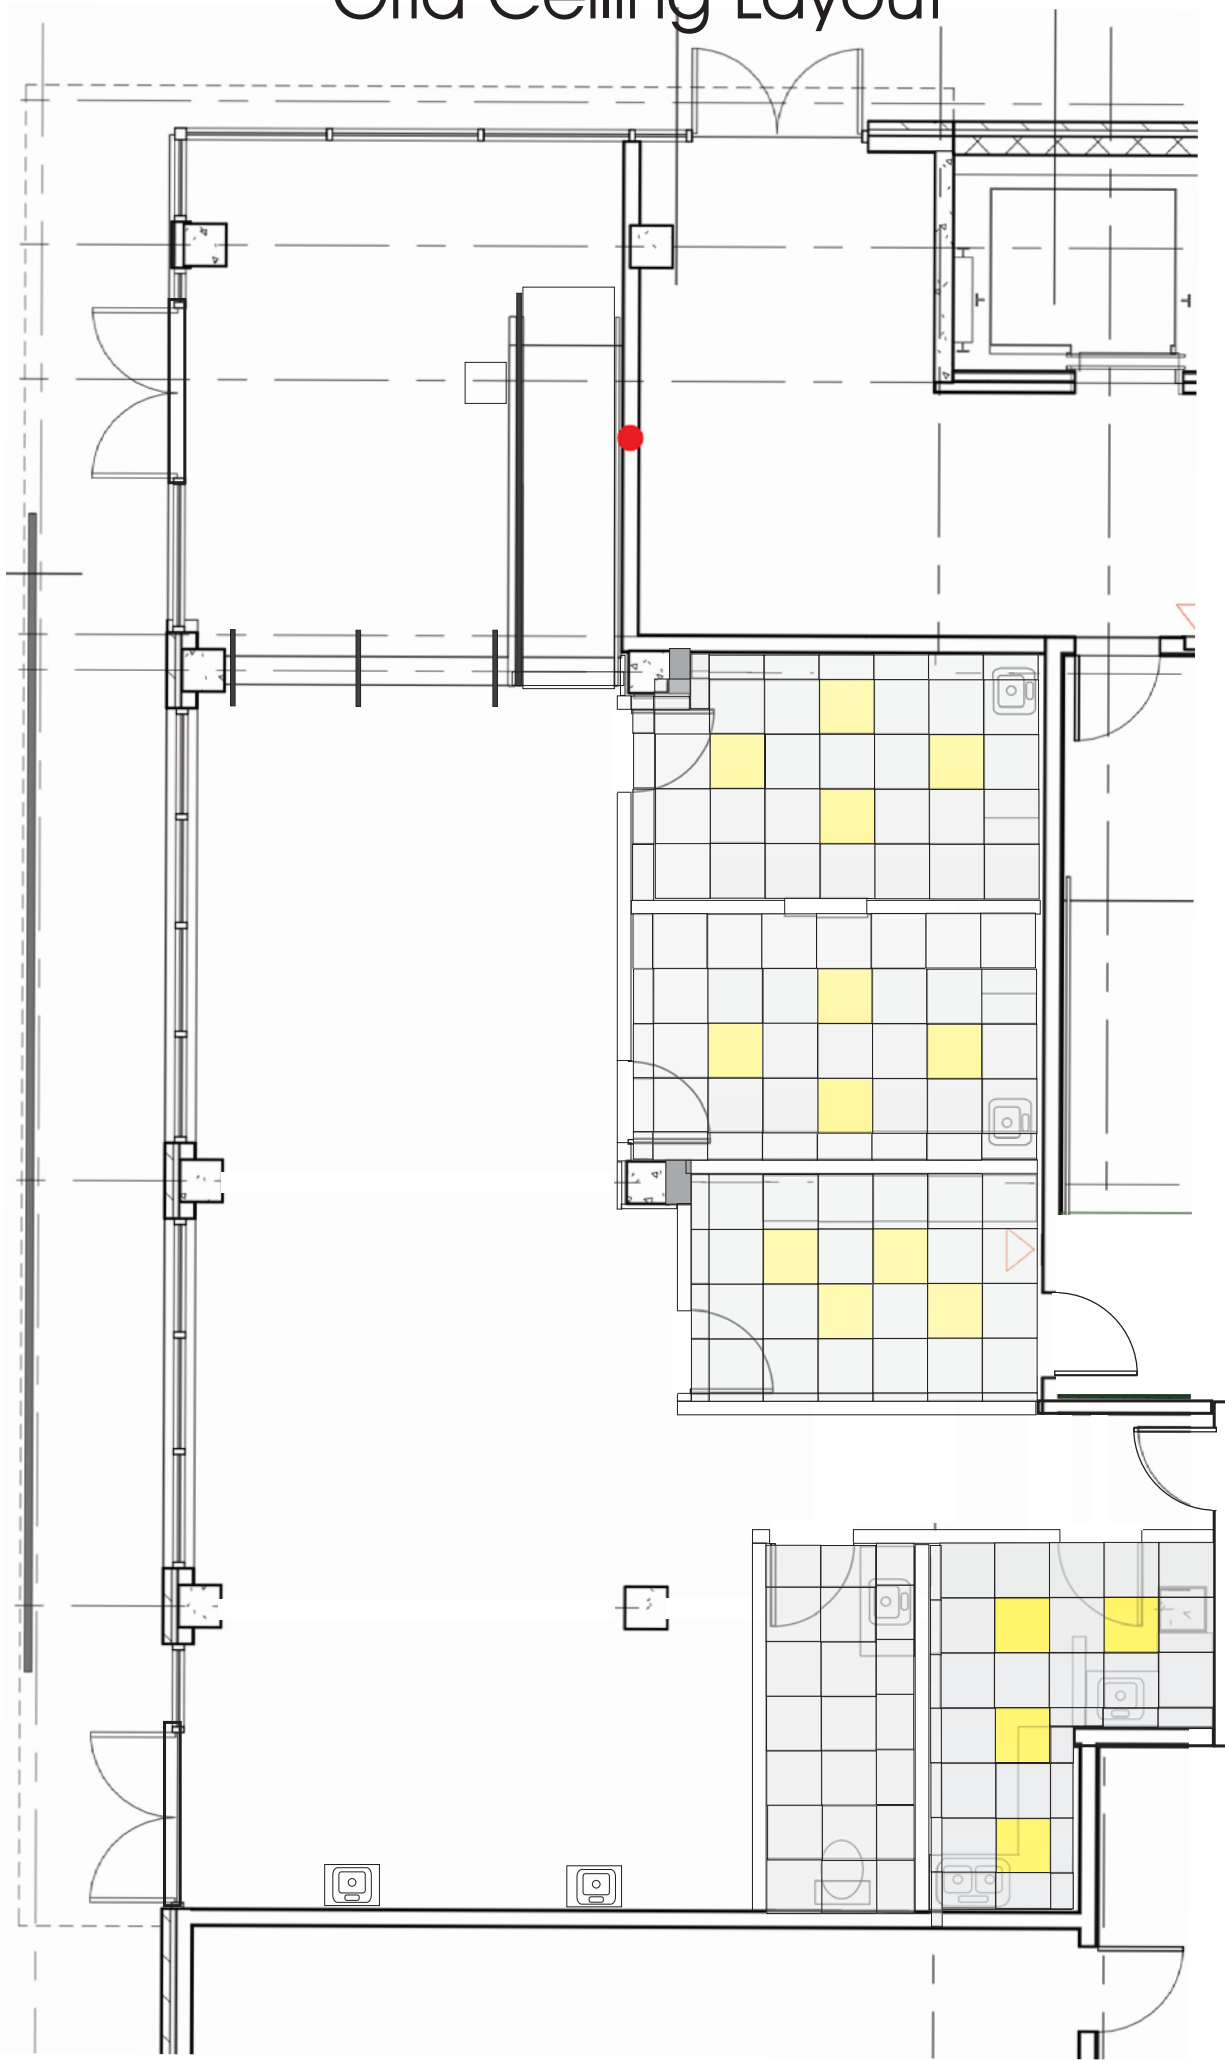

Design Drawings

ENTRY TILE
WHT GROUND/BLK BORDER
BLK GROUT

PREHUNG WOOD OR MDF DOORS
36" x 80"
FLAT/PANELED TBD
JELD-WEN OR SIMILAR
FACTORY PRIMED
PAINTED ONSITE TO MATCH WAINSCOT
TRIM BY OTHERS
MATTE BLK LEVERS

LAVATORY FAUCET
GERBER PARMA
MATTE BLACK

STAINLESS STEEL SINK
KRAUS - 18" DROP IN
16 GAUGE

BLACK CAB PULLS
IKEA - HACKAS
CABS 3 15/16"
DRAWERS 11 13/16"

PIERCING ROOM - Proposed East Wall

1/4" = 1'0"

Layout with Furniture

Dimensions and Drop Ceiling

Lighting and Switches

Outlets and Power

Grid Ceiling Layout

Open Layout

Option 1

Piercing 1

Option 2

Option 1

Piercing 2

Option 2

Break Room

Clean Room 1 IKEA Dimensions

Clean Room 2 Ikea Dimensions

TRIBAL★RITES

TATTOO & PIERCING