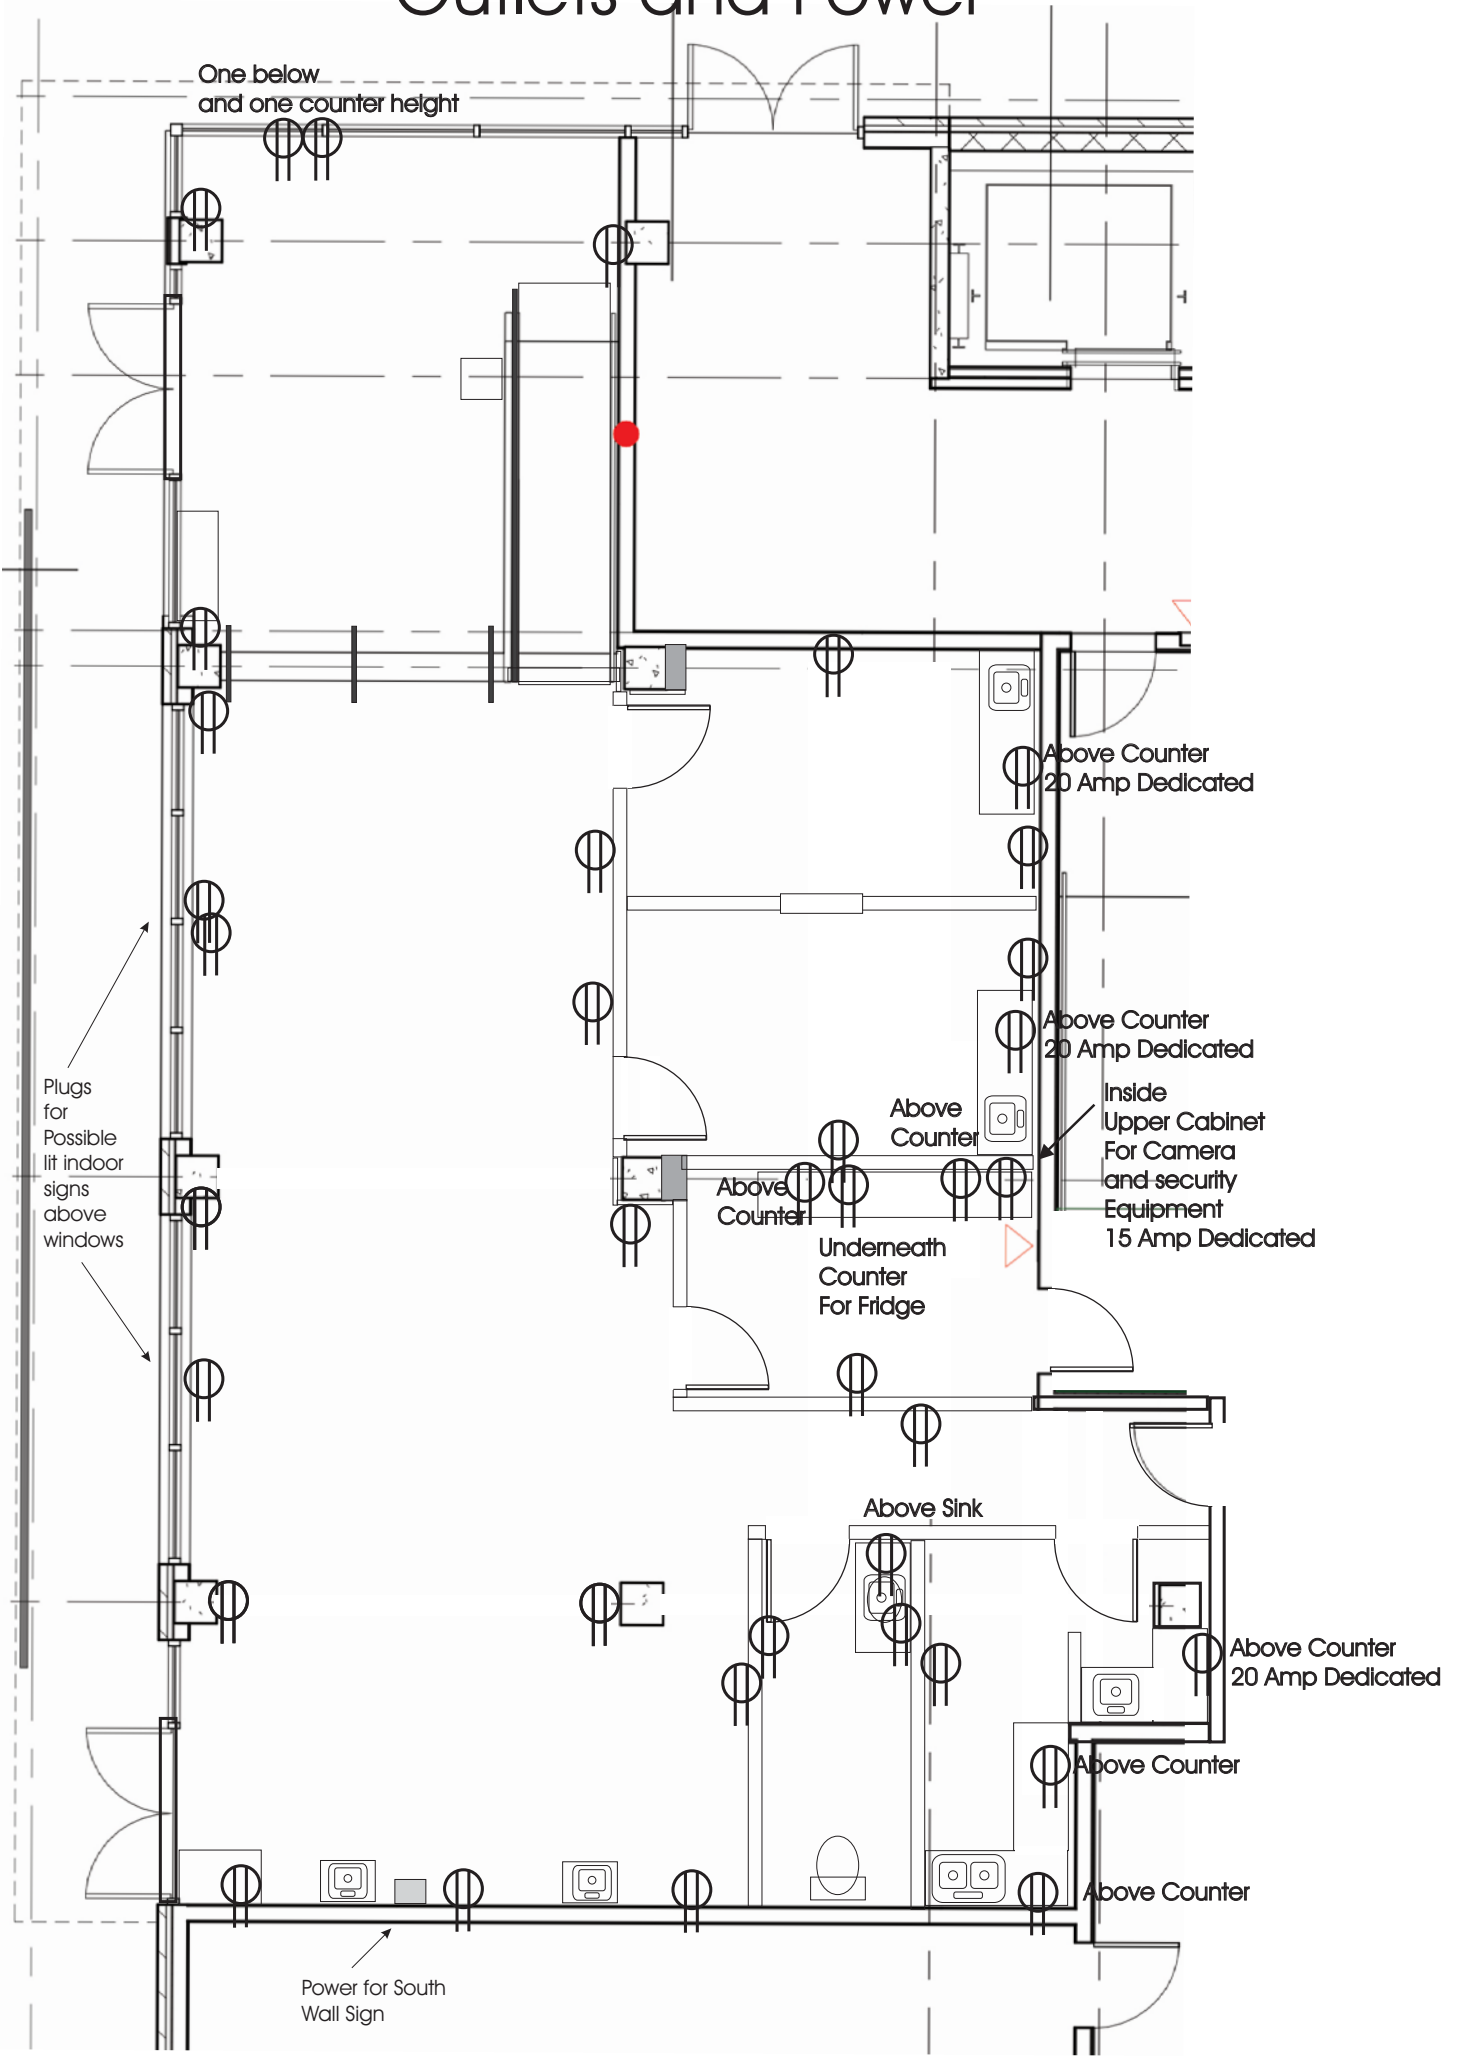

WALL CABS - IKEA
SEKTION BASE (2) 30"
HASSLARP FRONTS (4) 15"

BACKSPLASH
GOLD PENNY OR HEX TILE TBD

LAMINATE COUNTERTOP - IKEA
EKBACKEN in ANTHRACITE
74" x 1 1/8" CUT TO SIZE

FLOOR CABS - IKEA
SEKTION BASE (2) 30"
KUNGSBACKA in ANTHRACITE

LAVATORY FAUCET
GERBER PARMA
MATTE BLACK

STAINLESS STEEL SINK
KRAUS - 18" DROP IN
16 GAUGE

BLACK CAB PULLS
IKEA - HACKAS
CABS 3 15/16"
DRAWERS 11 13/16"

PIERCING ROOM - Proposed East Wall

1/4" = 1'0"

Layout with Furniture

Dimensions and Drop Ceiling

Lighting and Switches

Outlets and Power

Grid Ceiling Layout

Open Layout

Option 1

Piercing 1

Option 2

Option 1

Piercing 2

Option 2

Break Room

Clean Room 1 IKEA Dimensions

Clean Room 2 Ikea Dimensions

TRIBAL★RITES

TATTOO & PIERCING