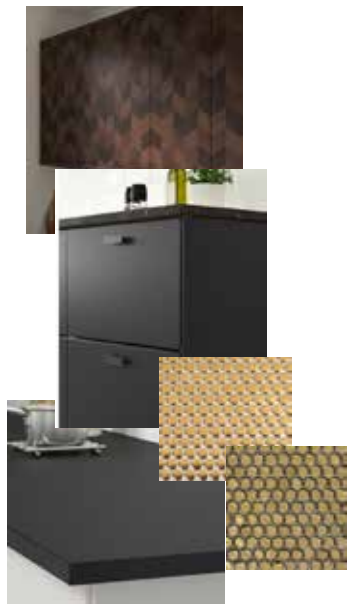

- Delivery** Currently unavailable for 80206
- Pick Up** Currently unavailable for Pick Up at [Centennial, CO](#). See additional pick-up points at [check](#)

MAIN ROOM - Lighting Inspo

OXBLOOD RED PAINT
COLOR CODE TBD
MATTE

CUSTOM NEON SIGN or
PAINT/SCREEN
METAL GOLD STAR

WOOD WAINSCOT
RECESSED - WITHOUT PANELS
ELITE TRIMWORKS OR SIMILAR

BLACK PAINT
COLOR CODE TBD
EGGSHELL

MAIN ROOM - Proposed South Wall - OPTION 4
1/4" = 1'0"