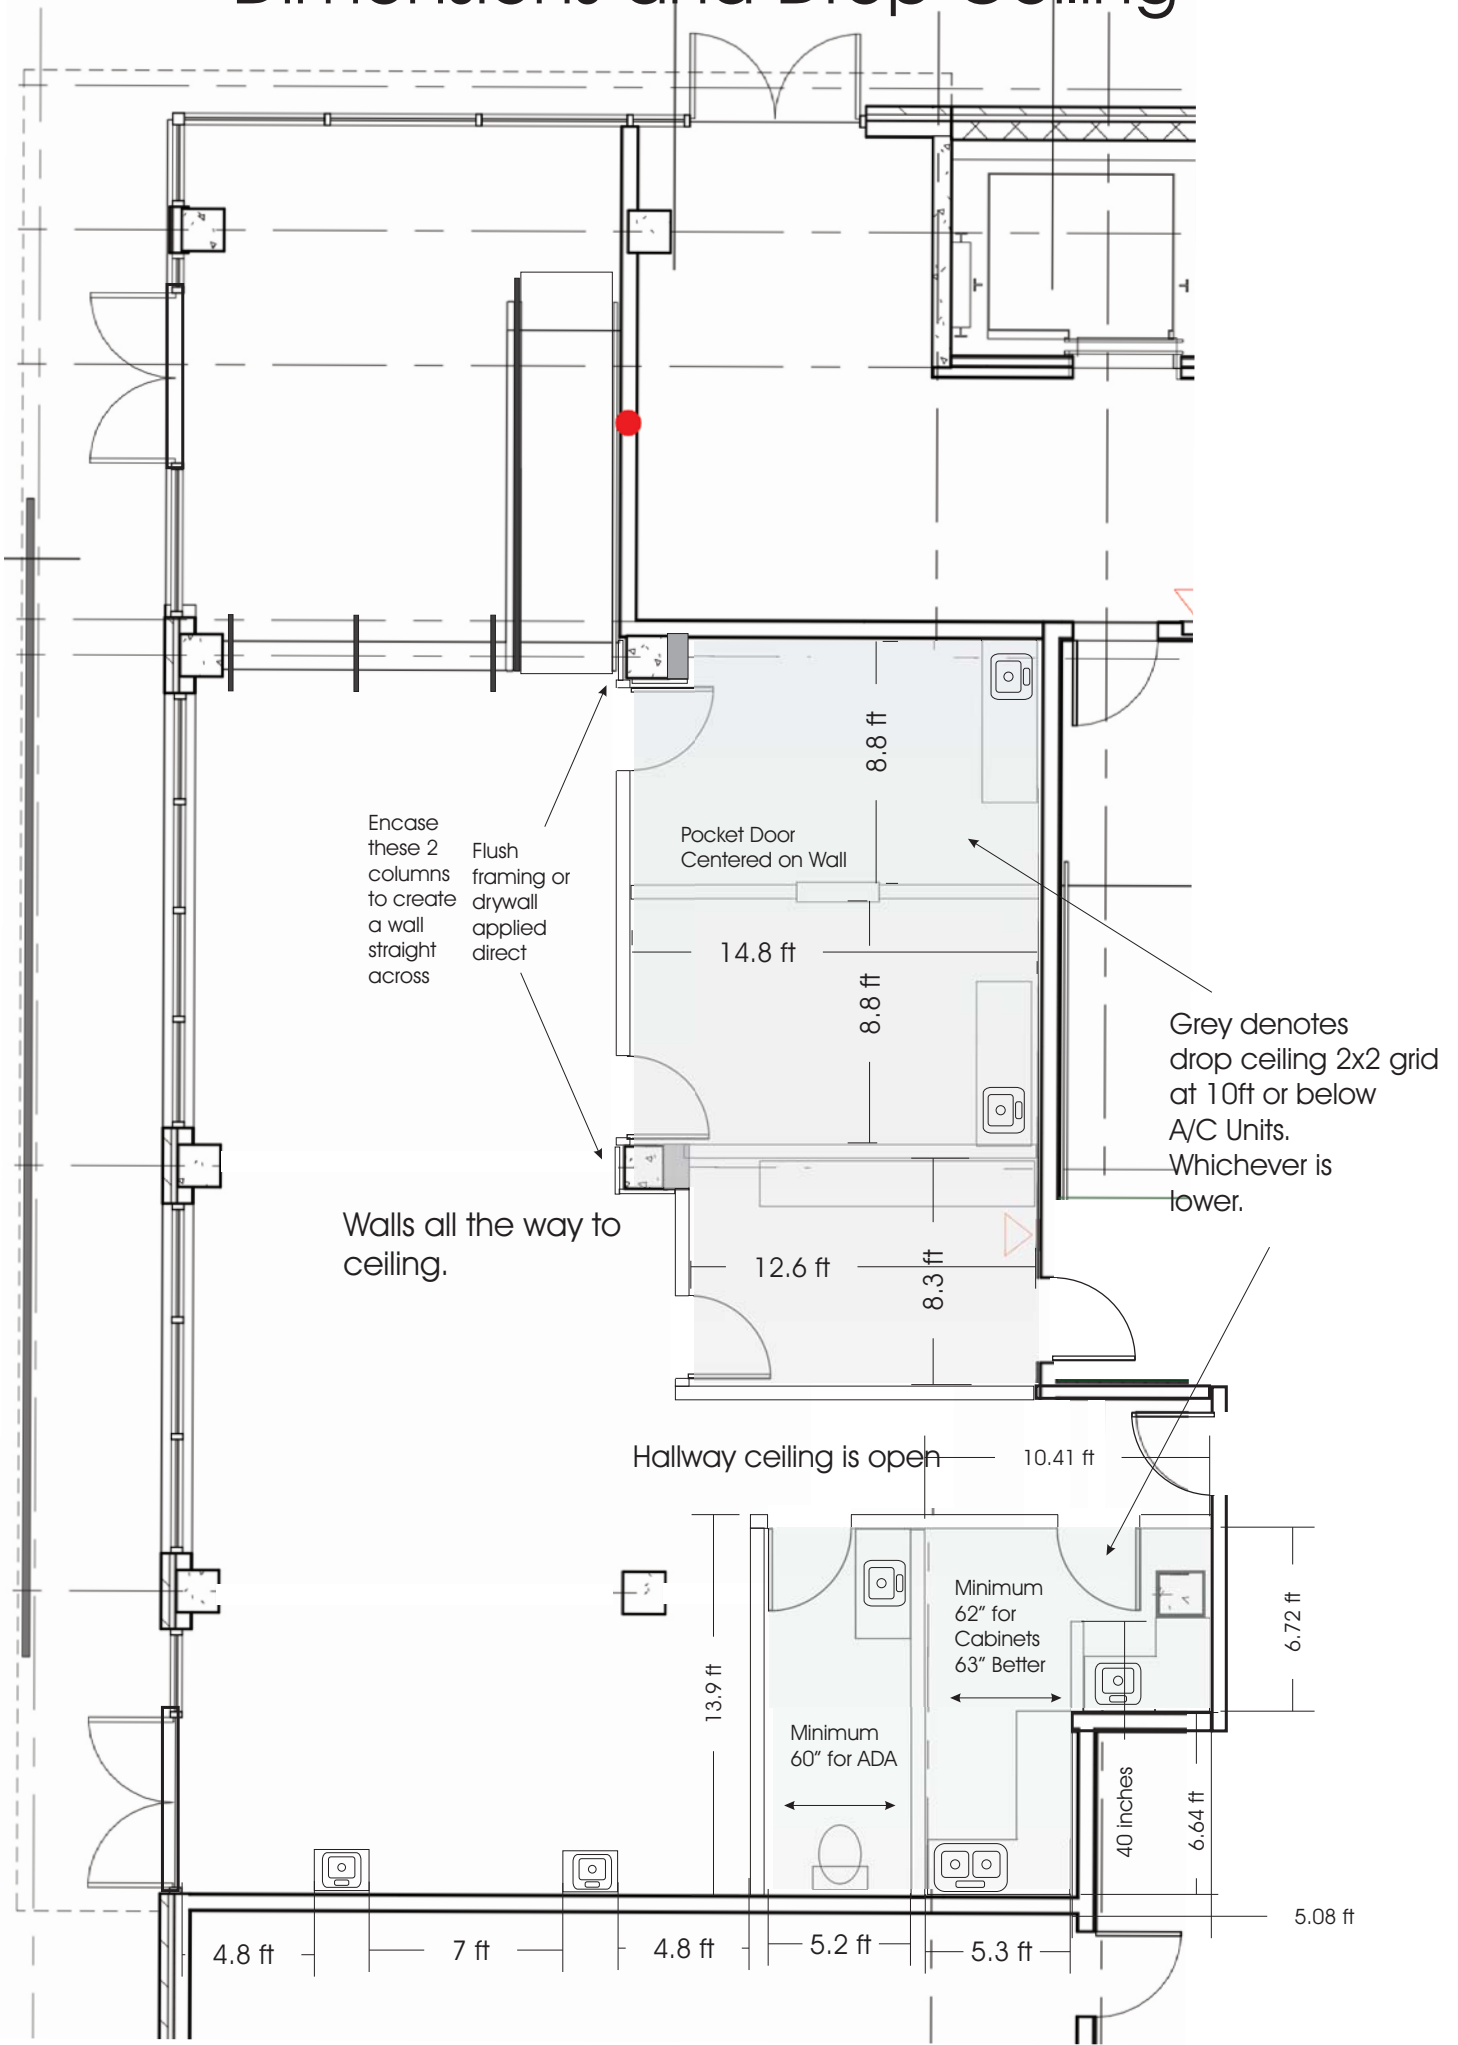

Design Drawings

ENTRY TILE
WHT GROUND/BLK BORDER
BLK GROUT

PREHUNG WOOD OR MDF DOORS
36" x 80"
FLAT/PANELED TBD
JELD-WEN OR SIMILAR
FACTORY PRIMED
PAINTED ONSITE TO MATCH WAINSCOT
TRIM BY OTHERS
MATTE BLK LEVERS

LAVATORY FAUCET
GERBER PARMA
MATTE BLACK

STAINLESS STEEL SINK
KRAUS - 18" DROP IN
16 GAUGE

BLACK CAB PULLS
IKEA - HACKAS
CABS 3 15/16"
DRAWERS 11 13/16"

PIERCING ROOM - Proposed East Wall

1/4" = 1'0"

Layout with Furniture

Dimensions and Drop Ceiling

Lighting and Switches

Outlets and Power

Grid Ceiling Layout

Open Layout

Option 1

Piercing 1

Option 2

Option 1

Piercing 2

Option 2

Break Room

Clean Room 1 IKEA Dimensions

Clean Room 2 Ikea Dimensions

TRIBAL★RITES

TATTOO & PIERCING