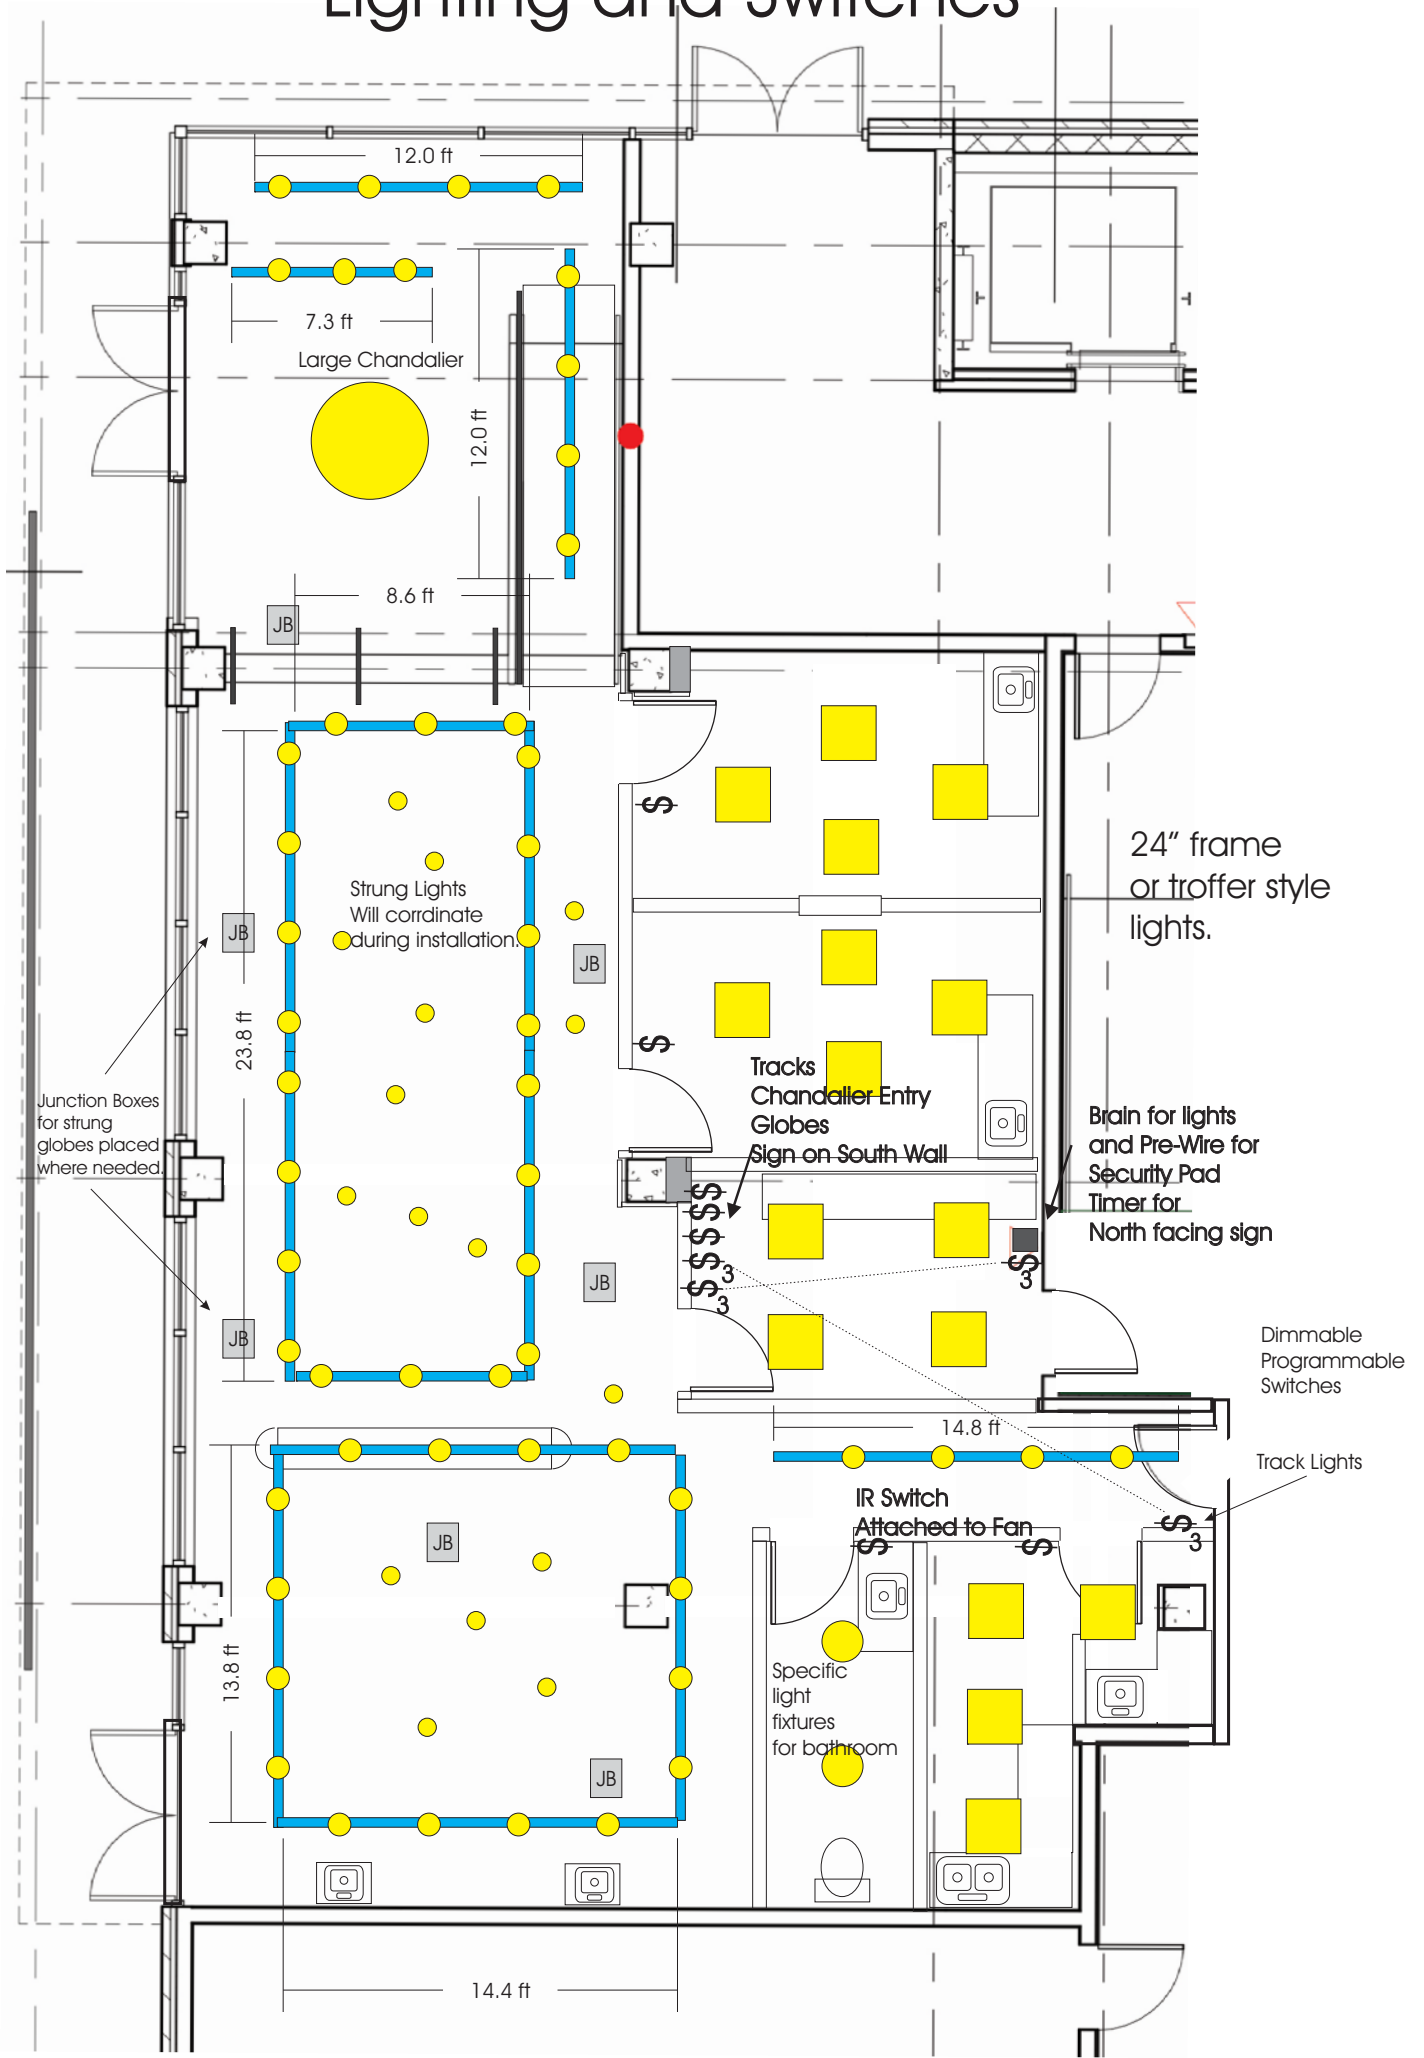

WALL CABS - IKEA
SEKTION BASE (2) 30"
HASSLARP FRONTS (4) 15"

BACKSPLASH
GOLD PENNY OR HEX TILE TBD

LAMINATE COUNTERTOP - IKEA
EKBACKEN in ANTHRACITE
74" x 1 1/8" CUT TO SIZE

FLOOR CABS - IKEA
SEKTION BASE (2) 30"
KUNGSBACKA in ANTHRACITE

LAVATORY FAUCET
GERBER PARMA
MATTE BLACK

STAINLESS STEEL SINK
KRAUS - 18" DROP IN
16 GAUGE

BLACK CAB PULLS
IKEA - HACKAS
CABS 3 15/16"
DRAWERS 11 13/16"

PIERCING ROOM - Proposed East Wall

1/4" = 1'0"

Layout with Furniture

Dimensions and Drop Ceiling

Lighting and Switches

Outlets and Power

Grid Ceiling Layout

Open Layout

Option 1

Piercing 1

Option 2

Option 1

Piercing 2

Option 2

Break Room

Clean Room 1 IKEA Dimensions

Clean Room 2 Ikea Dimensions

TRIBAL★RITES

TATTOO & PIERCING