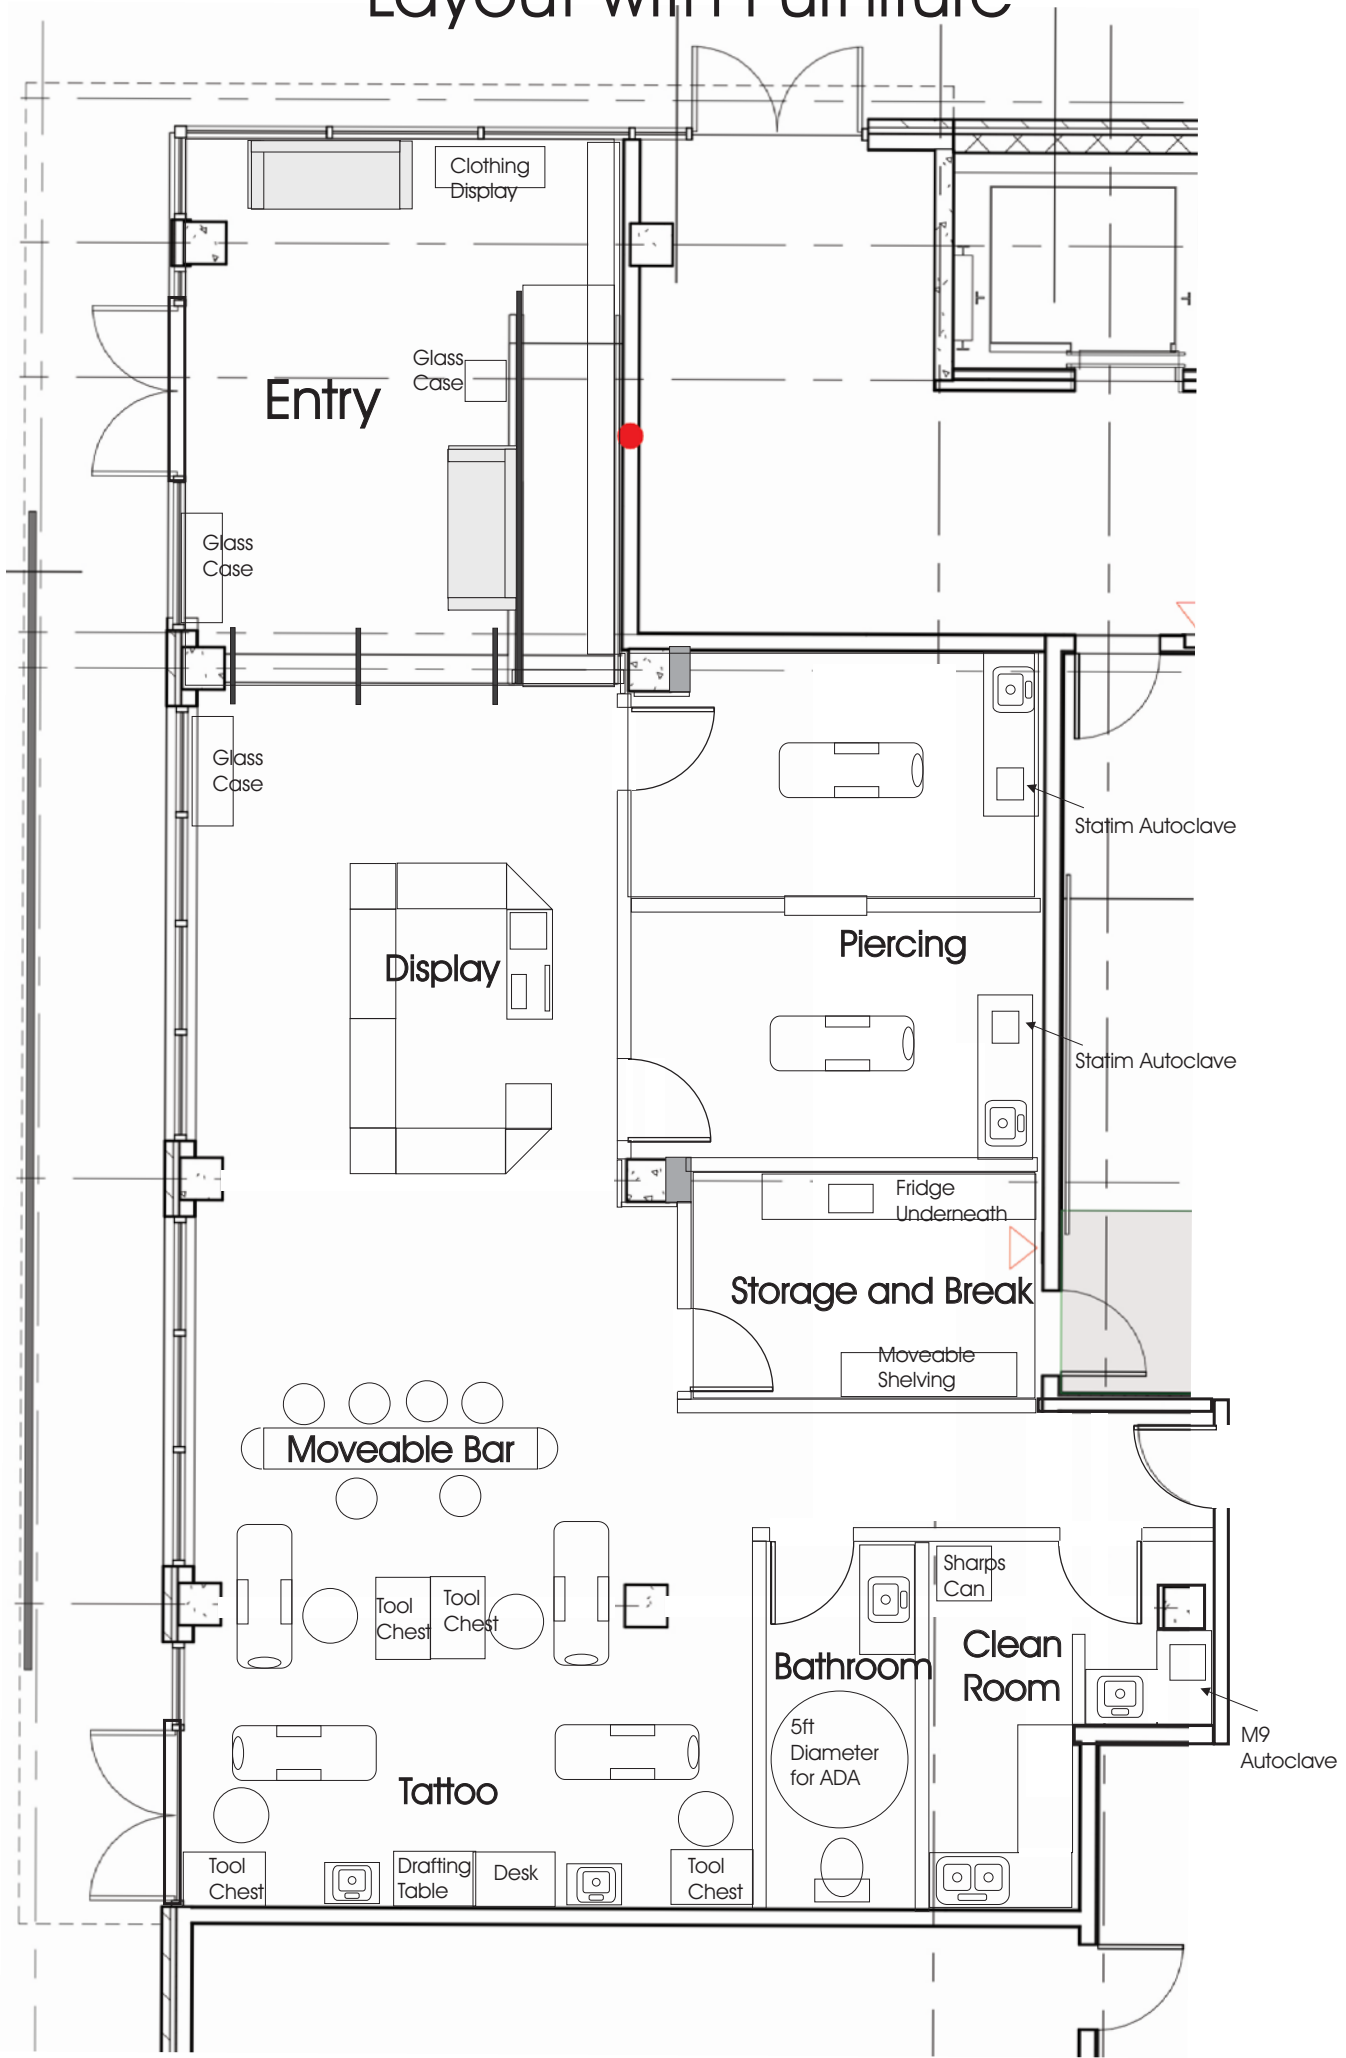

WALL CABS - IKEA
SEKTION BASE (2) 30"
HASSLARP FRONTS (4) 15"

BACKSPLASH
GOLD PENNY OR HEX TILE TBD

LAMINATE COUNTERTOP - IKEA
EKBACKEN in ANTHRACITE
74" x 1 1/8" CUT TO SIZE

FLOOR CABS - IKEA
SEKTION BASE (2) 30"
KUNGSBACKA in ANTHRACITE

LAVATORY FAUCET
GERBER PARMA
MATTE BLACK

STAINLESS STEEL SINK
KRAUS - 18" DROP IN
16 GAUGE

BLACK CAB PULLS
IKEA - HACKAS
CABS 3 15/16"
DRAWERS 11 13/16"

PIERCING ROOM - Proposed East Wall

1/4" = 1'0"

Layout with Furniture

Dimensions and Drop Ceiling

Lighting and Switches

Outlets and Power

Grid Ceiling Layout

Open Layout

Option 1

Piercing 1

Option 2

Option 1

Piercing 2

Option 2

Break Room

Clean Room 1 IKEA Dimensions

Clean Room 2 Ikea Dimensions

TRIBAL★RITES

TATTOO & PIERCING