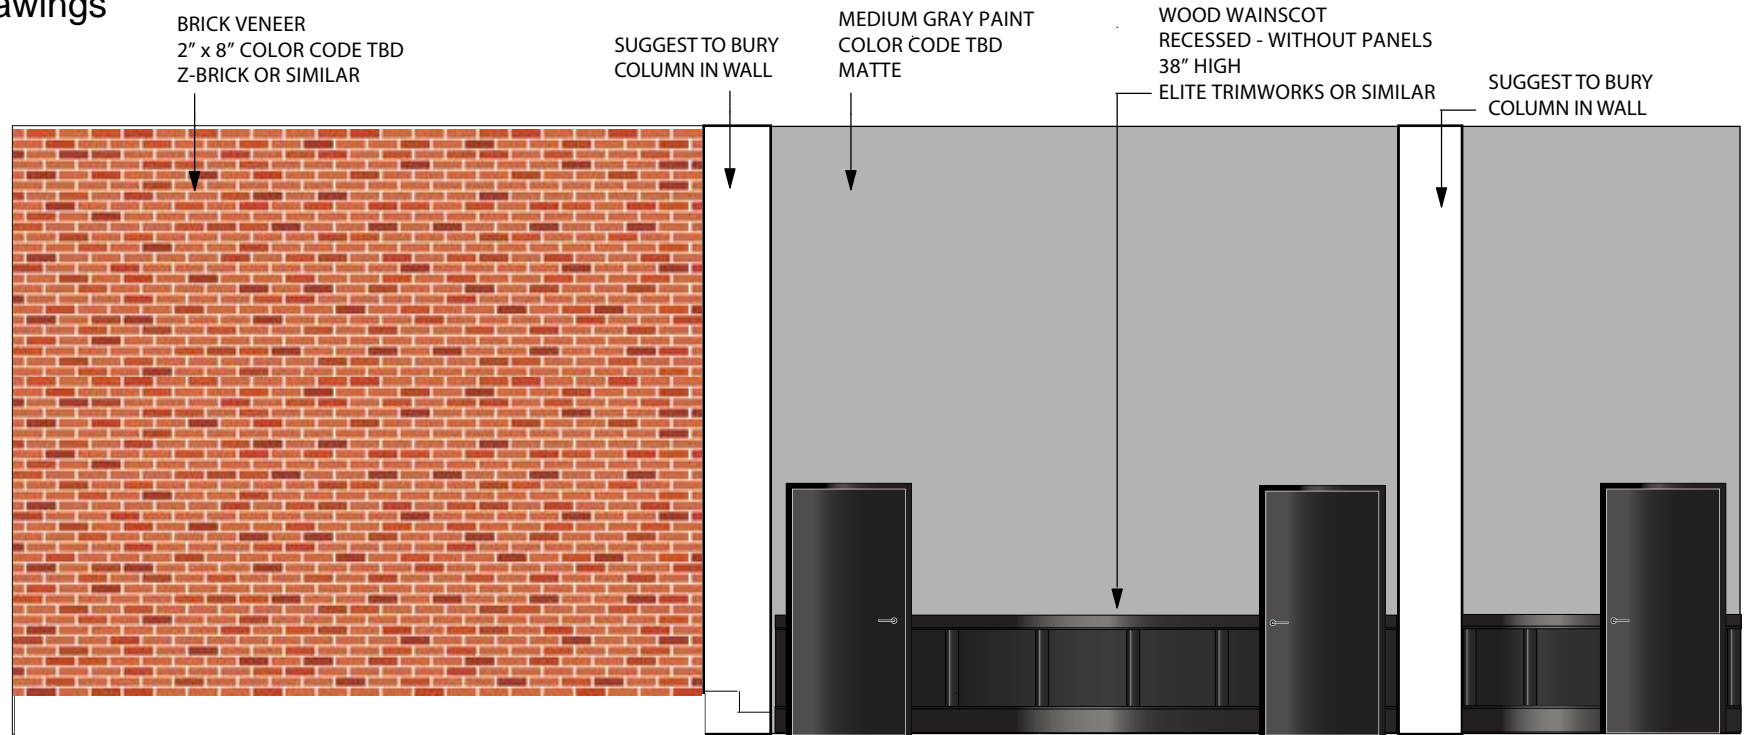

Design Drawings

ENTRY TILE
WHT GROUND/BLK BORDER
BLK GROUT

PREHUNG WOOD OR MDF DOORS
36" x 80"
FLAT/PANELED TBD
JELD-WEN OR SIMILAR
FACTORY PRIMED
PAINTED ONSITE TO MATCH WAINSCOT
TRIM BY OTHERS
MATTE BLK LEVERS

MAIN ROOM - Proposed East Wall
1/4" = 1'0"

SUNNEBY / MOLNART
 Pendant lamp with LED bulb, black/black clear glass
\$32.99
 Earn 5% in rewards at IKEA using the IKEA Visa Cr Card*. [Details >](#)

How to get it [Change](#)

- Delivery** Currently unavailable for 80206
- Pick Up** Currently unavailable for Pick Up at [Centennial, CO](#). See additional pick-up points at [check](#)

MAIN ROOM - Lighting Inspo

OXBLOOD RED PAINT
COLOR CODE TBD
MATTE