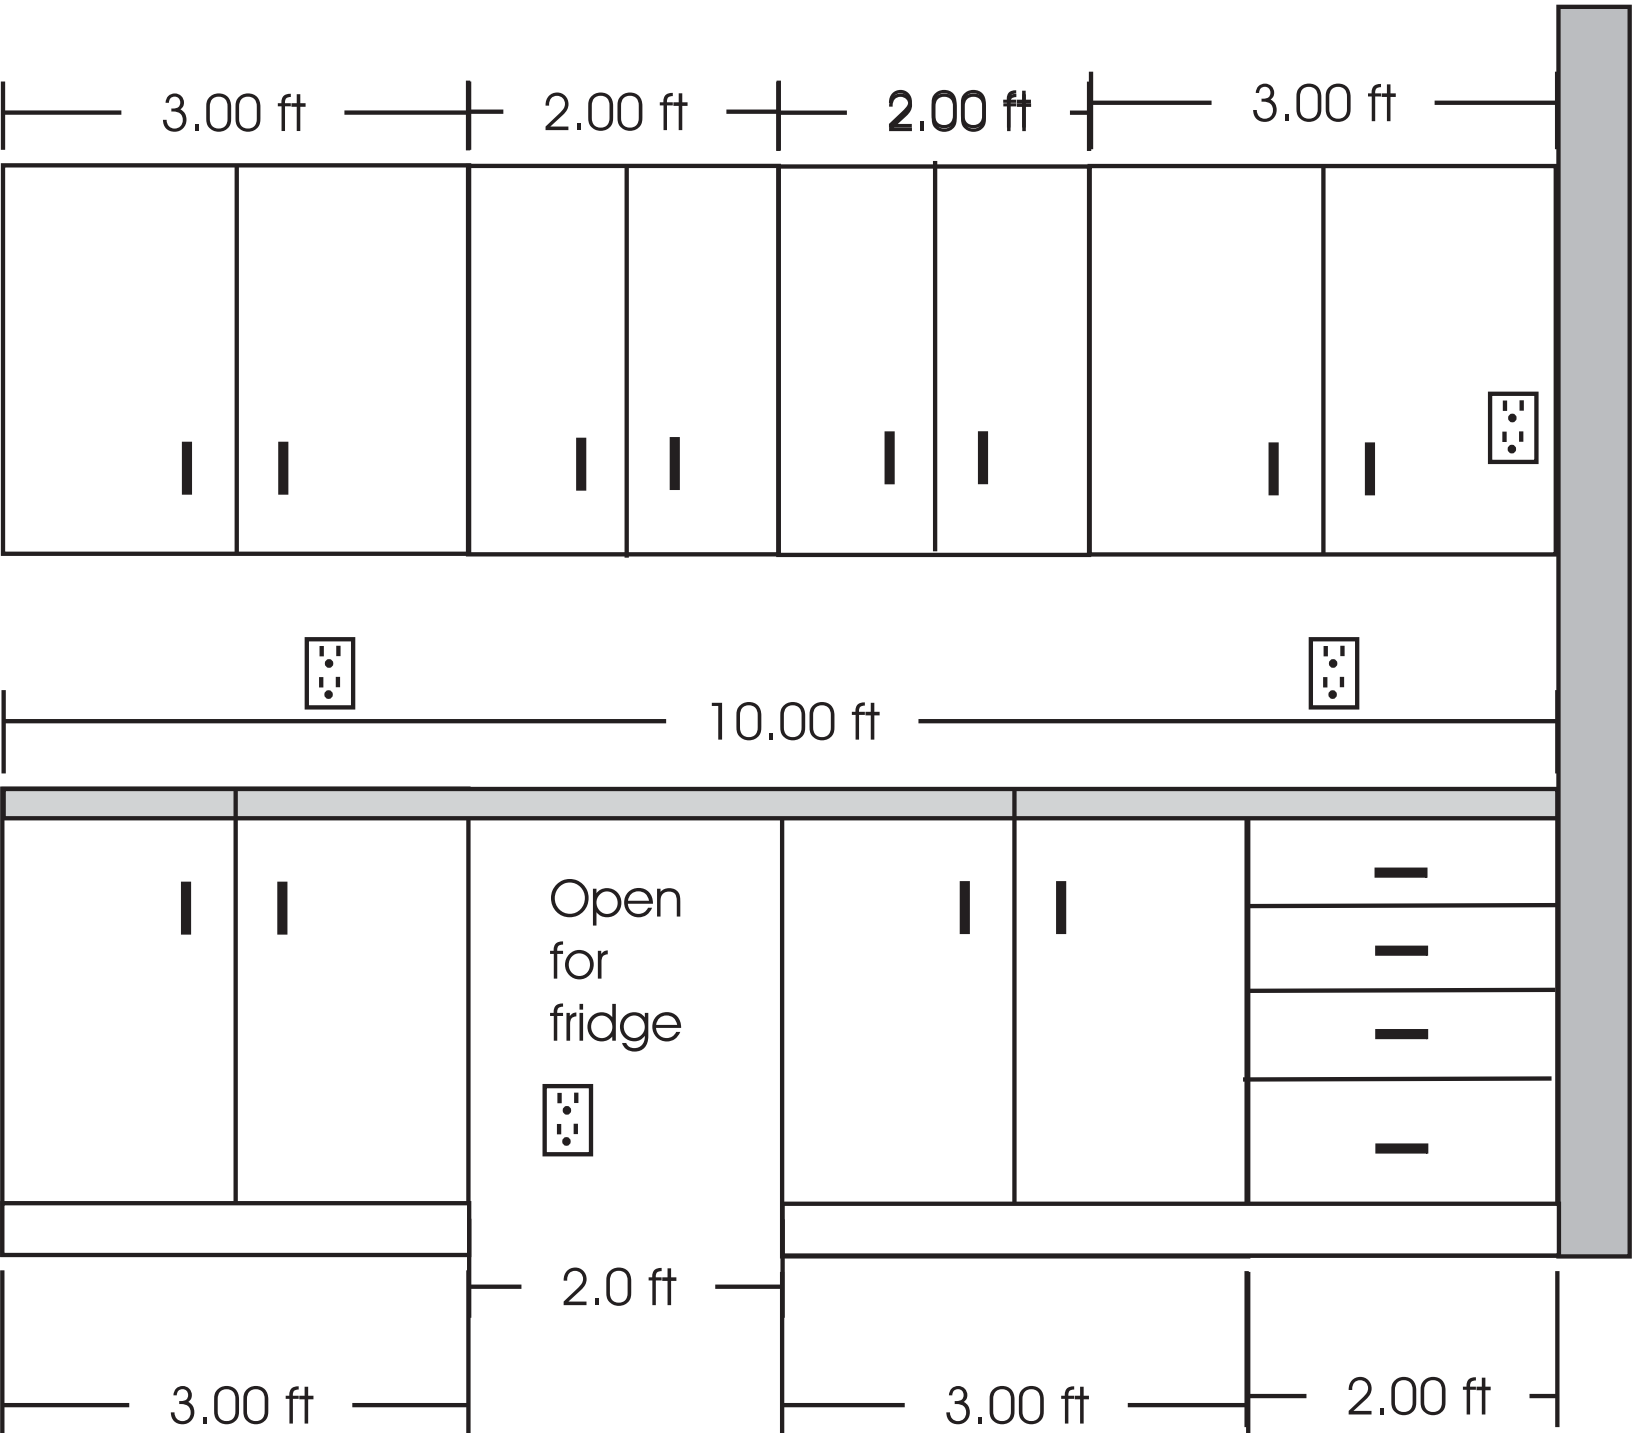

Dimensions and Drop Ceiling

Lighting and Switches

Outlets and Power

Grid Ceiling Layout

Open Layout

Option 1

Piercing 1

Option 2

Option 1

Piercing 2

Option 2

Break Room

Clean Room 1 IKEA Dimensions

Clean Room 2 Ikea Dimensions

TRIBAL★RITES

TATTOO & PIERCING