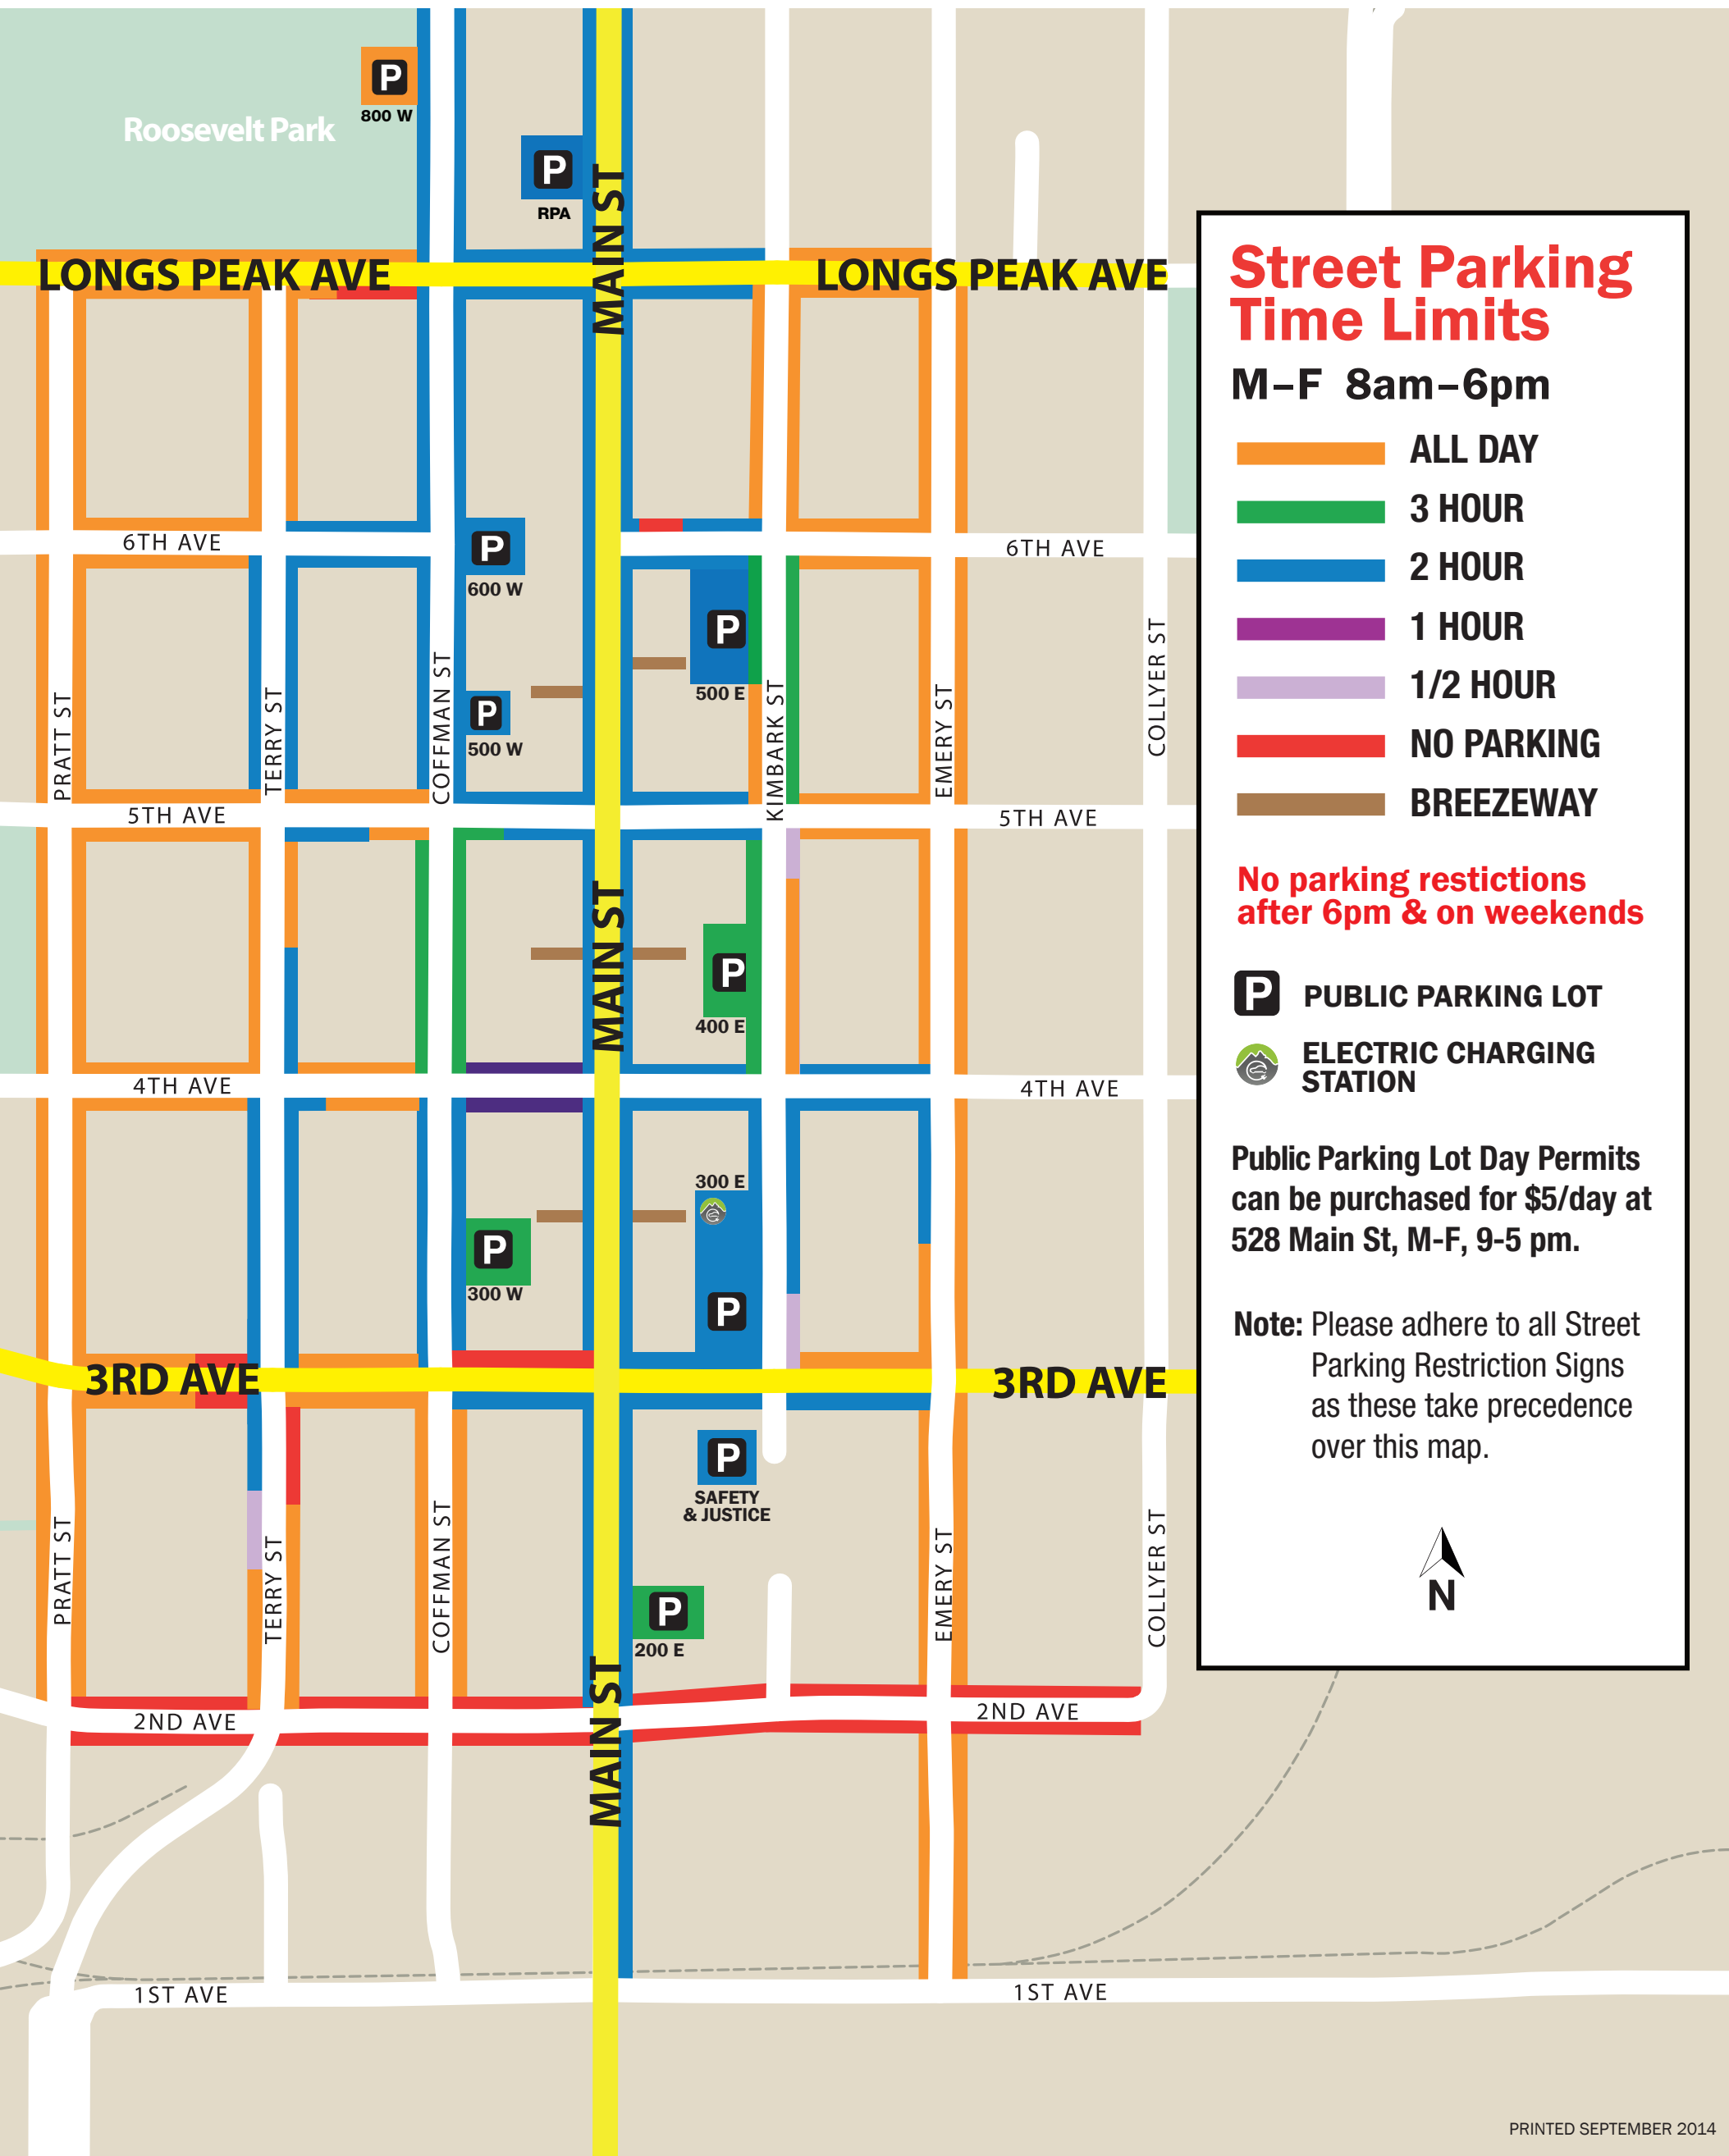

Downtown Parking Map

Parking is available in public lots located just east and west of Main Street. Street parking is available on the Avenues, Coffman St. and Kimbark St. See key below for time limits.

Street Parking Time Limits

M-F 8am-6pm

- ALL DAY
- 3 HOUR
- 2 HOUR
- 1 HOUR
- 1/2 HOUR
- NO PARKING
- BREEZEWAY

No parking restrictions after 6pm & on weekends

- P PUBLIC PARKING LOT
- ⚡ ELECTRIC CHARGING STATION

Public Parking Lot Day Permits can be purchased for \$5/day at 528 Main St, M-F, 9-5 pm.

Note: Please adhere to all Street Parking Restriction Signs as these take precedence over this map.