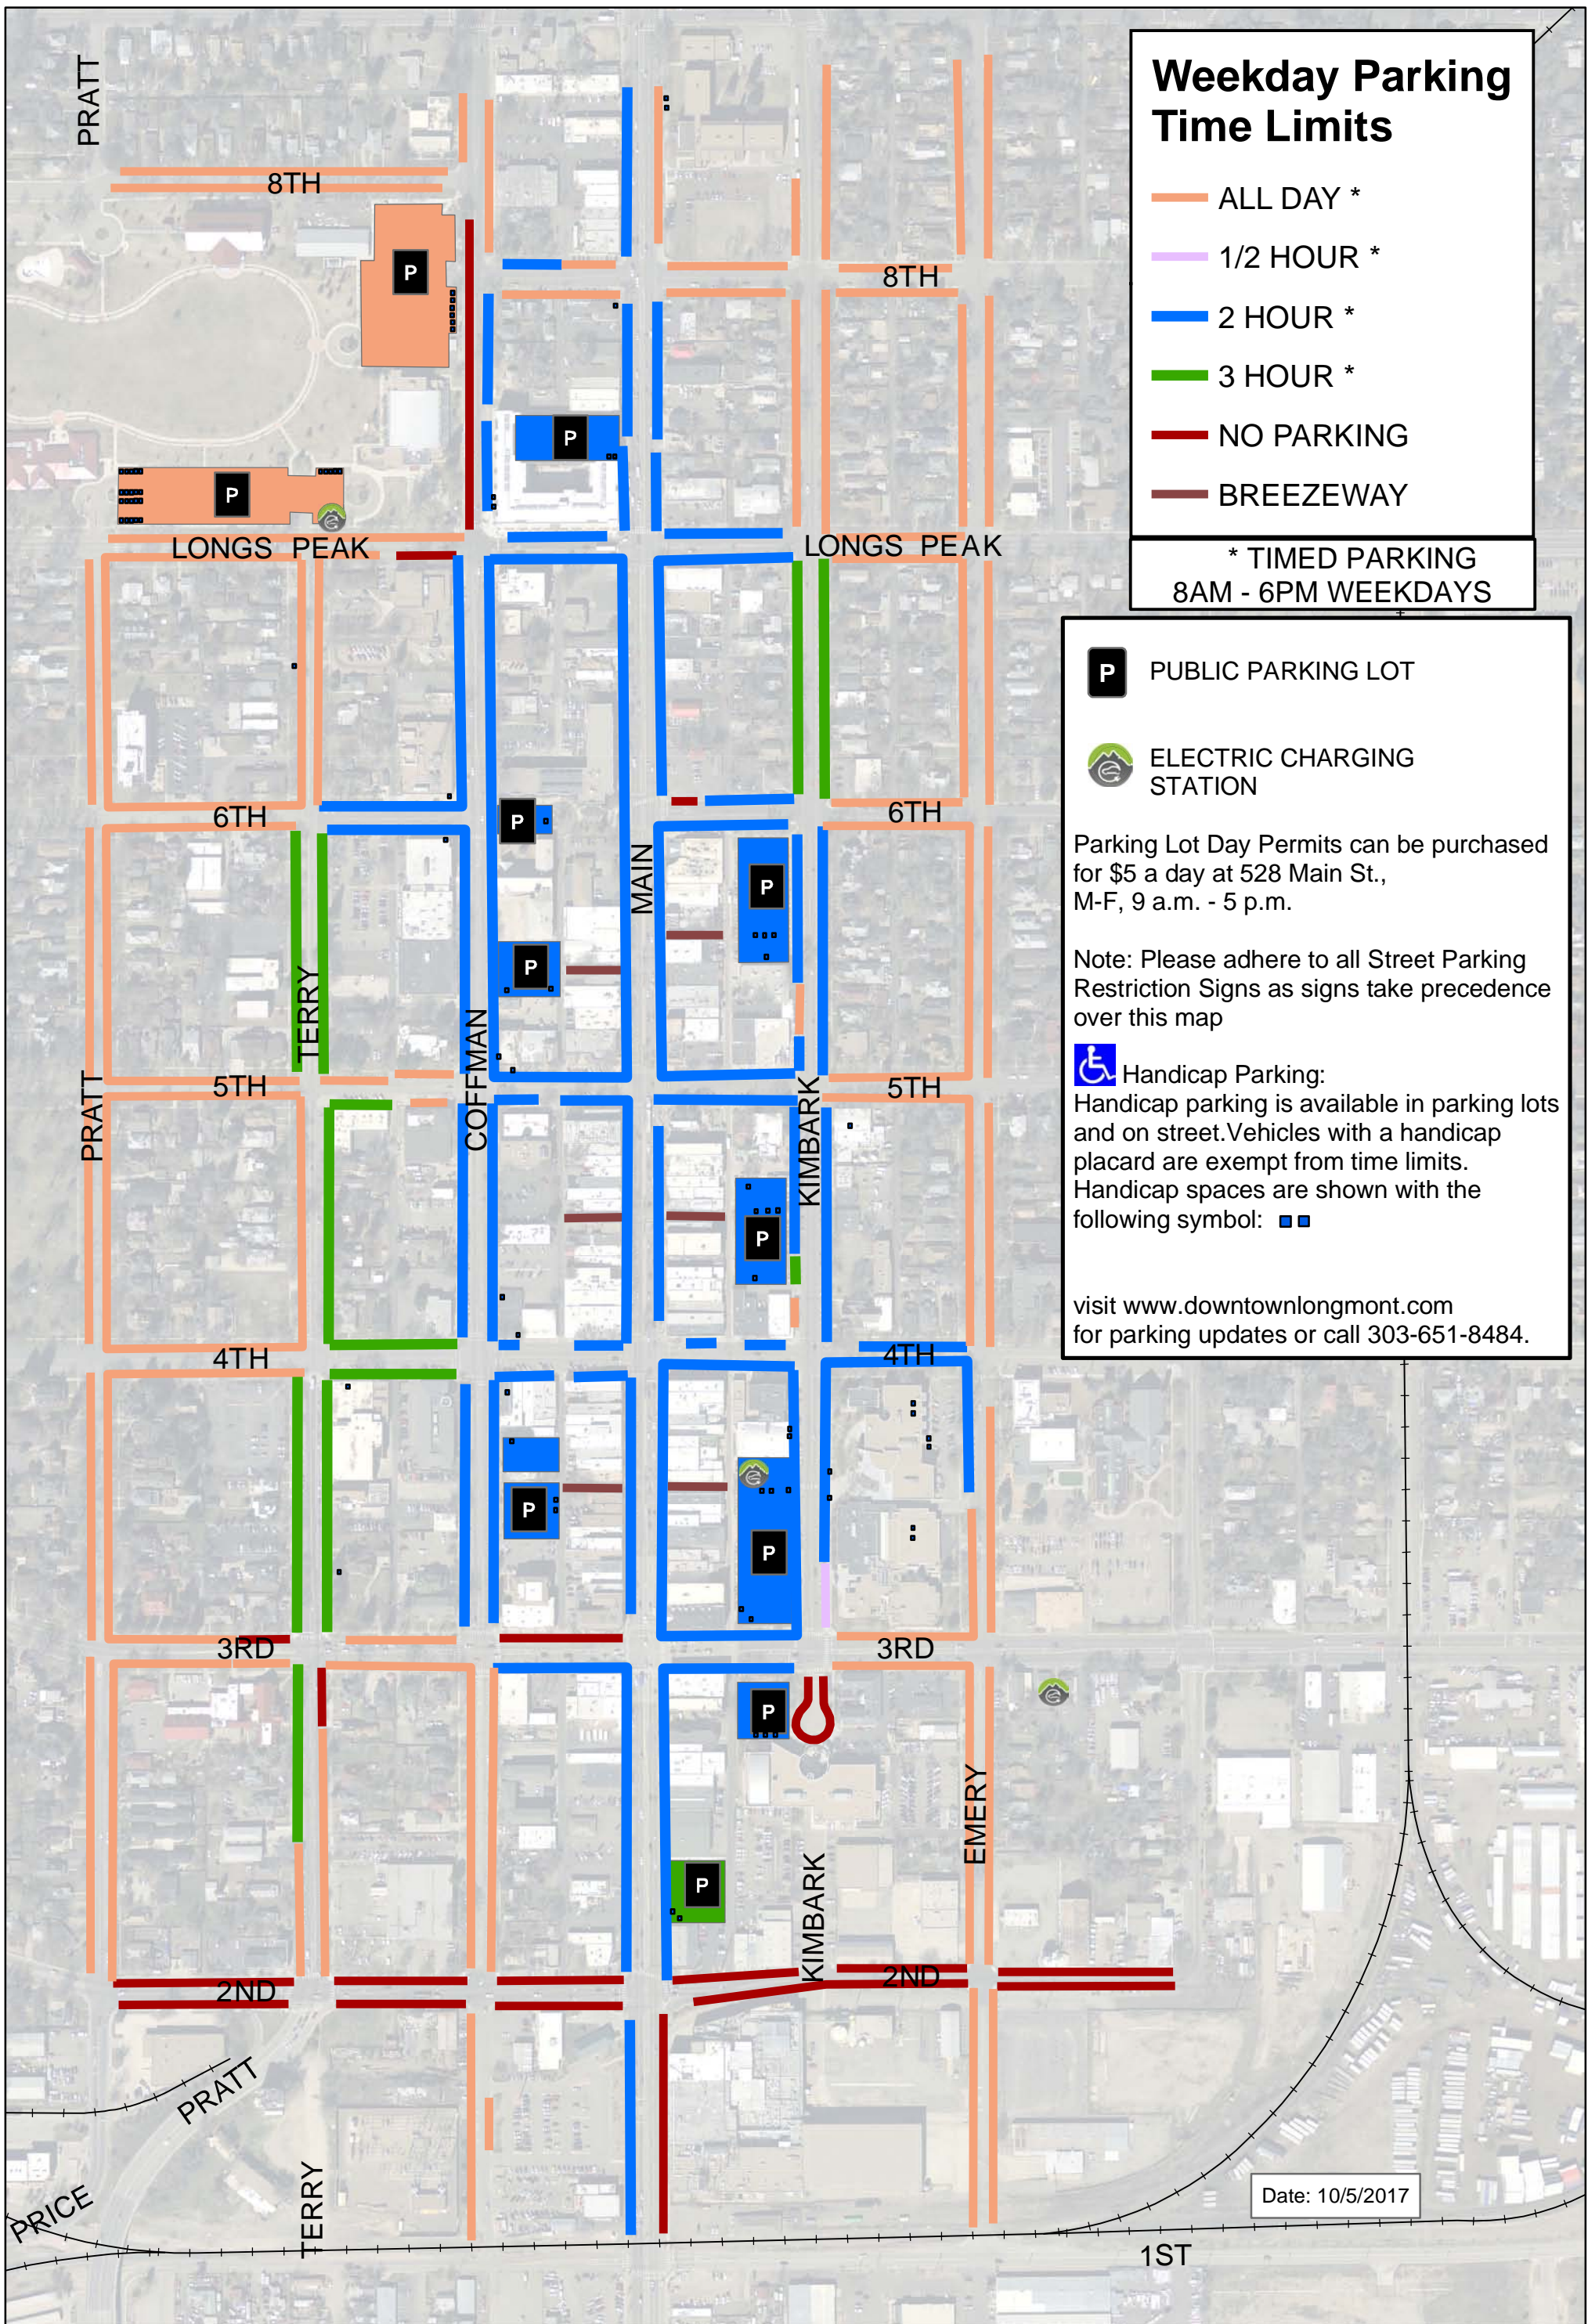

Downtown Parking

Weekday Parking Time Limits

- ALL DAY *
- 1/2 HOUR *
- 2 HOUR *
- 3 HOUR *
- NO PARKING
- BREEZEWAY

* TIMED PARKING
8AM - 6PM WEEKDAYS

P PUBLIC PARKING LOT

E ELECTRIC CHARGING STATION

Parking Lot Day Permits can be purchased for \$5 a day at 528 Main St., M-F, 9 a.m. - 5 p.m.

Note: Please adhere to all Street Parking Restriction Signs as signs take precedence over this map

♿ Handicap Parking: Handicap parking is available in parking lots and on street. Vehicles with a handicap placard are exempt from time limits. Handicap spaces are shown with the following symbol: ■■